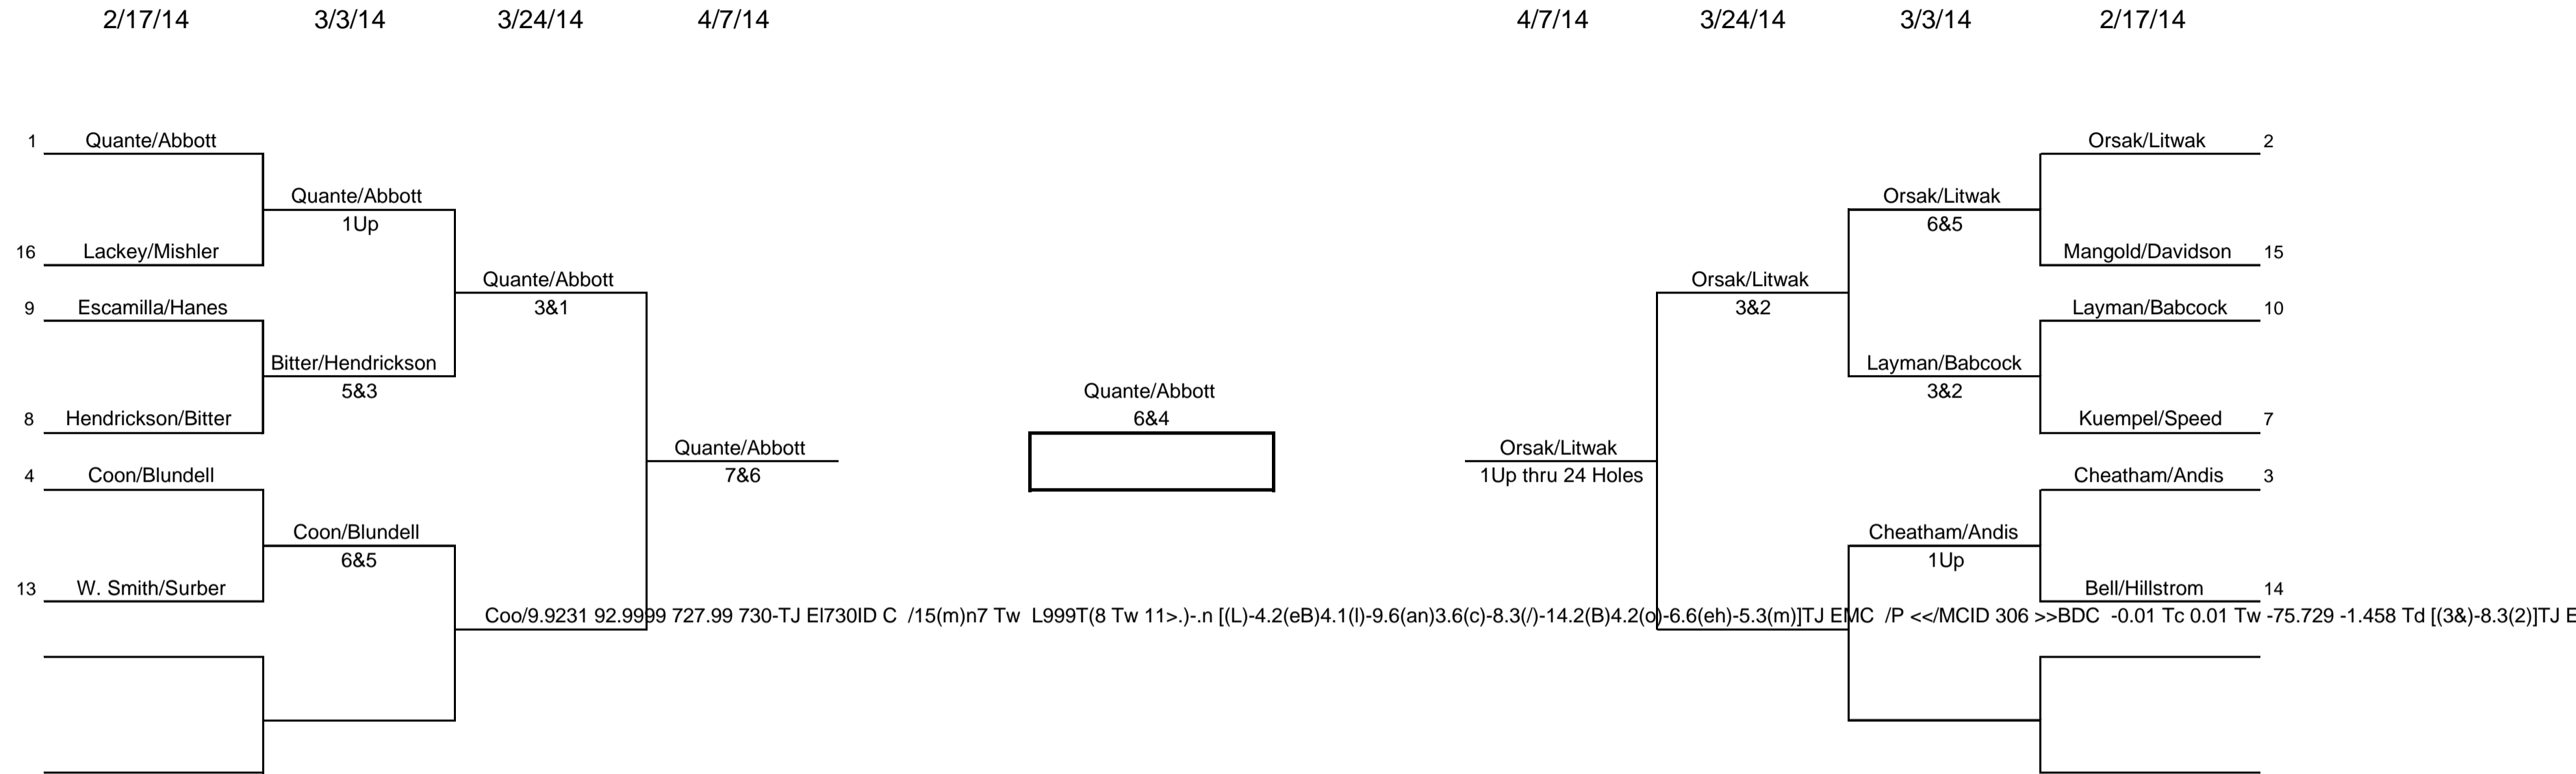

SHSU PGA Golf Management Spring 2014 Team Match Play Championship

All Matches MUST be completed and reported by 8am of date listed

All Matches MUST be in an 18 hole match play format